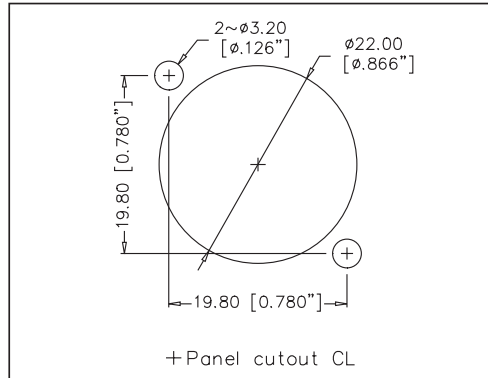

AC SERIES A AND B TYPE CHASSIS PANEL CUTOUT DIMENSIONS - FRONT VIEW

A TYPE

B TYPE

**A AND B TYPE MALE
MOUNTING PITCH**

**A AND B TYPE FEMALE
MOUNTING PITCH**