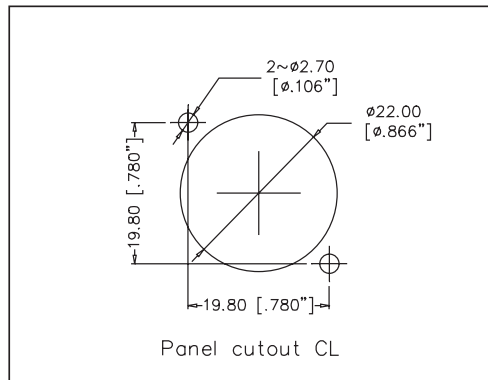

AC SERIES A AND B TYPE CHASSIS PANEL CUTOUT DIMENSIONS - FRONT VIEW

A TYPE

B TYPE

**A AND B TYPE MALE
MOUNTING PITCH**

**A AND B TYPE FEMALE
MOUNTING PITCH**