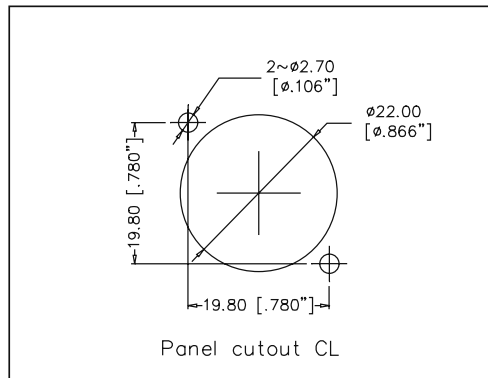

AC SERIES A AND B TYPE CHASSIS PANEL CUTOUT DIMENSIONS - FRONT VIEW

A TYPE

B TYPE

**A AND B TYPE MALE
MOUNTING PITCH**

**A AND B TYPE FEMALE
MOUNTING PITCH**