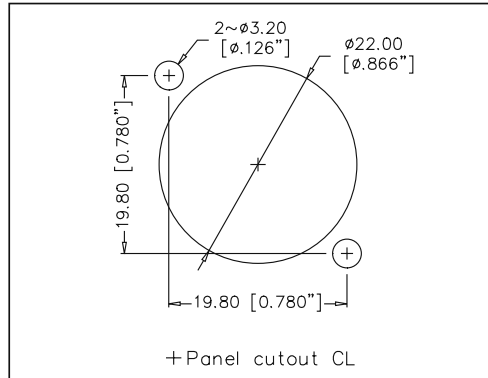

AC SERIES A AND B TYPE CHASSIS PANEL CUTOUT DIMENSIONS - FRONT VIEW

A TYPE

B TYPE

**A AND B TYPE MALE
MOUNTING PITCH**

**A AND B TYPE FEMALE
MOUNTING PITCH**