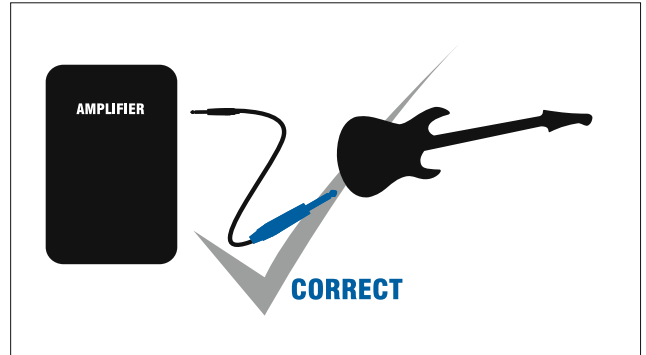

Amphenol

SwitchPlug - User Instruction

CAUTION!  Use with instrument (guitar) cables only. DO NOT connect to amplifier output. Equipment damage may result from incorrect use.

SwitchPlug - Technology*

*US Patent No. 8,162,697