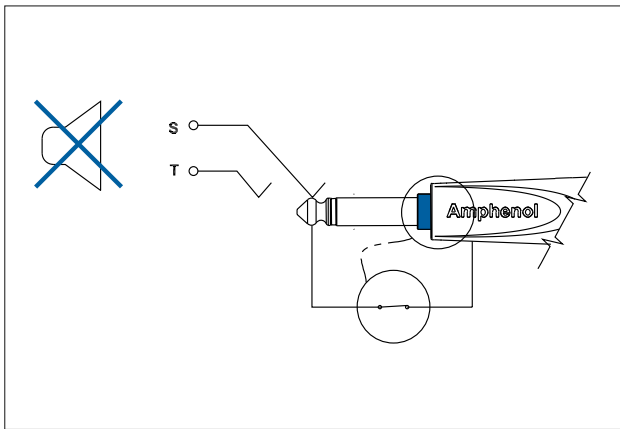

Amphenol

SwitchPlug - User Instruction

CAUTION!  Use with instrument (guitar) cables only. DO NOT connect to amplifier output. Equipment damage may result from incorrect use.

SwitchPlug - Technology*

*US Patent No. 8,162,697